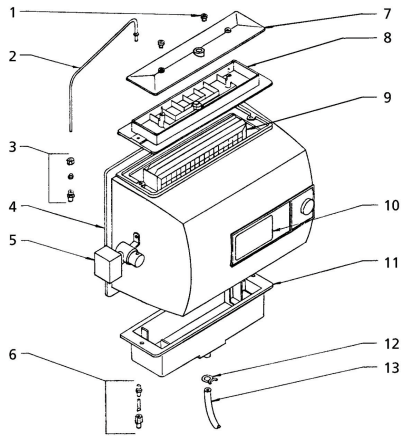

Legacy Models 1042, 1042L, 1042LH, 1042R

Humidifier Replacement Parts

Item	Qty. Req'd	GFI #	Part Description
1	8	7043	1099 - 9 Thumb Nut
2	1	7364	1042 - 5 Distributor Tube For 1042 L/LH
3	1	7158	P103, 104, 111 Connector & Fittings
4	1	7363	1042 - 4 Cabinet Assembly - 115V
4	1	7368	1042 - 16 Cabinet Assembly - 24V
5	1	7013	990 - 52 Solenoid Valve Assembly - 115V (For 1042) (Includes Fittings)
5	1	7014	990 - 53 Solenoid Valve Assembly - 24V (For 1042 L/LH) (Includes Fittings)
6	1	7008	990 - 37 - 76 Orifice & Strainer Assembly (Std. Water Pressure 40 - 120 PSI)
6	1	7009	990 - 37 - 75 Orifice & Strainer Assembly (Low Water Pressure 20 - 40 PSI)
6	1	7005	990 - 17 Strainer
7	1	7332	1137 - 35 Trough Cover Assembly
8	1	7333	1137 - 4 Distributor Trough
9	1	7002	990 - 13 Evaporator Pad 9 3/4" W x 11 3/4" H
10	1	7366	1042 - 14 Inspection Name Plate
11	1	7347	1137 - 3 Drain Pan for 1137 & 1042 Humidifiers
12		7162	P163 Hose Clamp
13	1	7046	1099 - 16 Drain Tube (15' Of 5/8" I.D.)
14	1	7365	1042 - 6 Distributor Tube - R
15	1	7369	1042 - 17 Cabinet Assembly (1042 - R)
16	1	6016	975 - 35 Distributor Tube Bracket
17	1	6018	975 - 45 Pump, Motor & Lid Assembly
18	1	6015	975 - 33 Pump Motor
19	2	6034	P115 Hose Clamp (For 975 - 34)
20	1	7348	1137 - 48 Drain Tube (2 - 1/2' Of 5/8" I.D.)
21	1	6040	975 - 43 Drain Tube Adapter
22	1	6019	975 - 34 Water Supply Tubing (4' Of 5/16" I.D., R Model Only)
23	3	6033	P120 Motor Mount Grommet
24	1	6014	975 - 29 Standpipe
25	1	6035	P116 Standpipe Nut

Item	Qty. Req'd	GFI #	Part Description
26	1	6010	975 - 16 R.H. Lid Assembly
27	1	6009	975 - 13 L.H. Lid Assembly
28	3	6017	975 - 41 Pump Mounting Stud
		6007	975 - 10 Float Valve Assembly
29	1	6005	975 - 6 Valve Shield
30	1	6004	975 - 1 Valve Seat
31	1	7122	727 - 24 Orifice Fitting
32	1	6036	P117 Orifice Washer
33	1	6001	975 - 3 Orifice Nut
34	1	6026	P118 Cotter Pin
35	1	7121	727 - 34 Float Arm
36	1	7119	727 - 32 Float Block
37		6008	975 - 48 Reservoir And Baffle Assembly
38	1	6020	975 - 12 Reservoir Baffle
39	1	6011	975 - 17 Pump Housing - Bottom
39	1	6012	975 - 18 Pump Housing - Top
39	1	6013	975 - 49 Impeller And Impeller Screw

Parts Not Shown

	1	8022	800 - UST Self - Tapping Saddle Valve Kit
	1	7038	MHX3C Manual Control, Wall / Duct Mount Humidistat
	1	7053	WMH3 Wall Mount Housing
	1	7118	727 - 58 24V Transformer (12VA)
	1	7367	1042 - 15 Parts Bag (1042, L & LH)
	1	7373	1042 - 80 Parts Bag With Solenoid 24V
	6	7345	1137 - 15 Mounting Stud
	4	7140	40 - 7 Speed Nut
		8035	8035 Humidex Tablets
	1	7359	1042 - 11 Damper Knob
	1	7358	1042 - 3 Damper Ass. (Includes Washer & 990 - 69 Spring)

*NLA = No Longer Available

1% 10 Days. Net 30 Days. F.O.B. Novi, Michigan $3,000 Orders FFA