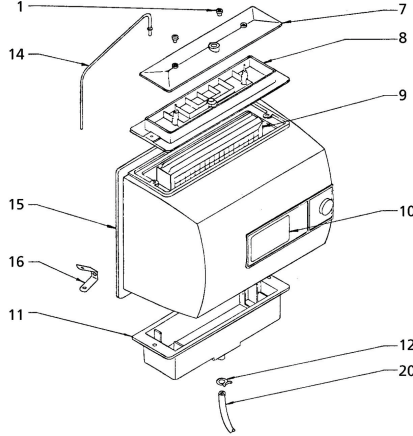

## Legacy Models 1042, 1042L, 1042LH, 1042R

Humidifier Replacement Parts

Item	Qty. Req'd	GFI #	Part Description
1	8	7043	1099 - 9 Thumb Nut
2	1	7364	1042 - 5 Distributor Tube For 1042 L/LH
3	1	7158	P103, 104, 111 Connector & Fittings
4	1	7363	1042 - 4 Cabinet Assembly - 115V
4	1	7368	1042 - 16 Cabinet Assembly - 24V
5	1	7013	990 - 52 Solenoid Valve Assembly - 115V (For 1042) (Includes Fittings)
5	1	7014	990 - 53 Solenoid Valve Assembly - 24V (For 1042 L/LH) (Includes Fittings)
6	1	7008	990 - 37 - 76 Orifice & Strainer Assembly (Std. Water Pressure 40 - 120 PSI)
6	1	7009	990 - 37 - 75 Orifice & Strainer Assembly (Low Water Pressure 20 - 40 PSI)
6	1	7005	990 - 17 Strainer
7	1	7332	1137 - 35 Trough Cover Assembly
8	1	7333	1137 - 4 Distributor Trough
9	1	7002	990 - 13 Evaporator Pad 9 3/4" W x 11 3/4" H
10	1	7366	1042 - 14 Inspection Name Plate
11	1	7347	1137 - 3 Drain Pan for 1137 & 1042 Humidifiers
12		7162	P163 Hose Clamp
13	1	7046	1099 - 16 Drain Tube (15' Of 5/8" I.D.)
14	1	7365	1042 - 6 Distributor Tube - R
15	1	7369	1042 - 17 Cabinet Assembly (1042 - R)
16	1	6016	975 - 35 Distributor Tube Bracket
17	1	6018	975 - 45 Pump, Motor & Lid Assembly
18	1	6015	975 - 33 Pump Motor
19	2	6034	P115 Hose Clamp (For 975 - 34)
20	1	7348	1137 - 48 Drain Tube (2 - 1/2' Of 5/8" I.D.)
21	1	6040	975 - 43 Drain Tube Adapter
22	1	6019	975 - 34 Water Supply Tubing (4' Of 5/16" I.D., R Model Only)
23	3	6033	P120 Motor Mount Grommet
24	1	6014	975 - 29 Standpipe
25	1	6035	P116 Standpipe Nut