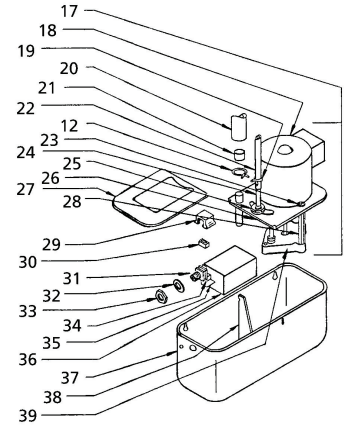

Legacy Models 1042, 1042L, 1042LH, 1042R

Humidifier Replacement Parts

Item	Qty. Req'd	GFI #	Part Description
1	8	7043	1099 - 9 Thumb Nut
2	1	7364	1042 - 5 Distributor Tube For 1042 L/LH
3	1	7158	P103, 104, 111 Connector & Fittings
4	1	7363	1042 - 4 Cabinet Assembly - 115V
4	1	7368	1042 - 16 Cabinet Assembly - 24V
5	1	7013	990 - 52 Solenoid Valve Assembly - 115V (For 1042) (Includes Fittings)
5	1	7014	990 - 53 Solenoid Valve Assembly - 24V (For 1042 L/LH) (Includes Fittings)
6	1	7008	990 - 37 - 76 Orifice & Strainer Assembly (Std. Water Pressure 40 - 120 PSI)
6	1	7009	990 - 37 - 75 Orifice & Strainer Assembly (Low Water Pressure 20 - 40 PSI)
6	1	7005	990 - 17 Strainer
7	1	7332	1137 - 35 Trough Cover Assembly
8	1	7333	1137 - 4 Distributor Trough
9	1	7002	990 - 13 Evaporator Pad 9 3/4" W x 11 3/4" H
10	1	7366	1042 - 14 Inspection Name Plate
11	1	7347	1137 - 3 Drain Pan for 1137 & 1042 Humidifiers
12		7162	P163 Hose Clamp
13	1	7046	1099 - 16 Drain Tube (15' Of 5/8" I.D.)
14	1	7365	1042 - 6 Distributor Tube - R
15	1	7369	1042 - 17 Cabinet Assembly (1042 - R)
16	1	6016	975 - 35 Distributor Tube Bracket
17	1	6018	975 - 45 Pump, Motor & Lid Assembly
18	1	6015	975 - 33 Pump Motor
19	2	6034	P115 Hose Clamp (For 975 - 34)
20	1	7348	1137 - 48 Drain Tube (2 - 1/2' Of 5/8" I.D.)
21	1	6040	975 - 43 Drain Tube Adapter
22	1	6019	975 - 34 Water Supply Tubing (4' Of 5/16" I.D., R Model Only)
23	3	6033	P120 Motor Mount Grommet
24	1	6014	975 - 29 Standpipe
25	1	6035	P116 Standpipe Nut

Item	Qty. Req'd	GFI #	Part Description
26	1	6010	975 - 16 R.H. Lid Assembly
27	1	6009	975 - 13 L.H. Lid Assembly
28	3	6017	975 - 41 Pump Mounting Stud
		6007	975 - 10 Float Valve Assembly
29	1	6005	975 - 6 Valve Shield
30	1	6004	975 - 1 Valve Seat
31	1	7122	727 - 24 Orifice Fitting
32	1	6036	P117 Orifice Washer
33	1	6001	975 - 3 Orifice Nut
34	1	6026	P118 Cotter Pin
35	1	7121	727 - 34 Float Arm
36	1	7119	727 - 32 Float Block
37		6008	975 - 48 Reservoir And Baffle Assembly
38	1	6020	975 - 12 Reservoir Baffle
39	1	6011	975 - 17 Pump Housing - Bottom
39	1	6012	975 - 18 Pump Housing - Top
39	1	6013	975 - 49 Impeller And Impeller Screw

Parts Not Shown

	1	8022	800 - UST Self - Tapping Saddle Valve Kit
	1	7038	MHX3C Manual Control, Wall / Duct Mount Humidistat
	1	7053	WMH3 Wall Mount Housing
	1	7118	727 - 58 24V Transformer (12VA)
	1	7367	1042 - 15 Parts Bag (1042, L & LH)
	1	7373	1042 - 80 Parts Bag With Solenoid 24V
	6	7345	1137 - 15 Mounting Stud
	4	7140	40 - 7 Speed Nut
		8035	8035 Humidex Tablets
	1	7359	1042 - 11 Damper Knob
	1	7358	1042 - 3 Damper Ass. (Includes Washer & 990 - 69 Spring)

*NLA = No Longer Available

1% 10 Days. Net 30 Days. F.O.B. Novi, Michigan $3,000 Orders FFA